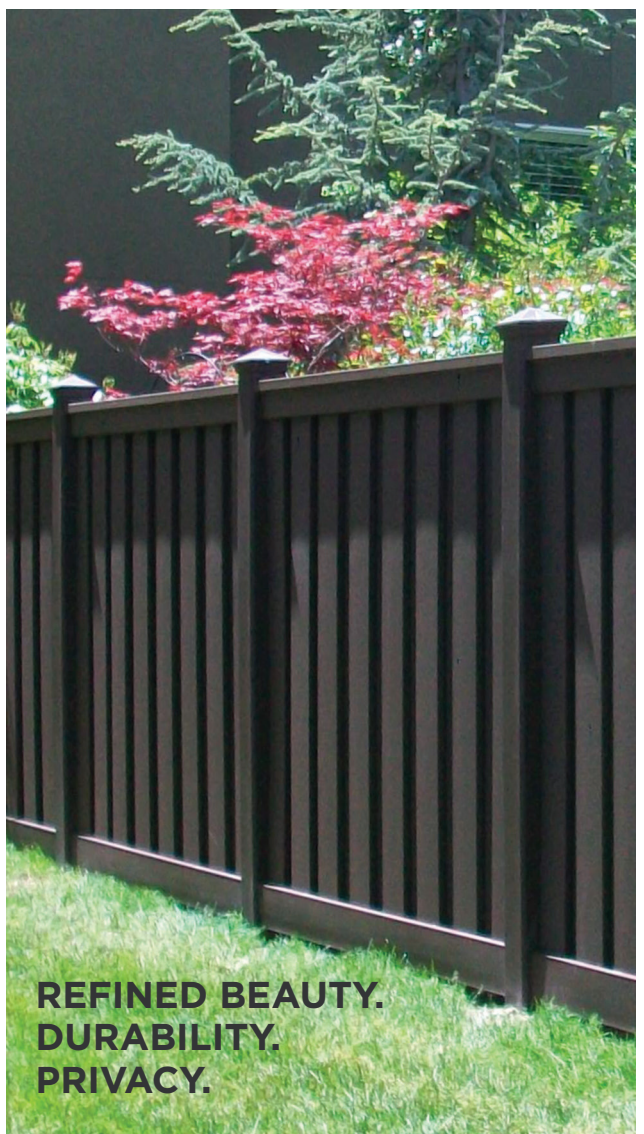

**REFINED BEAUTY.
DURABILITY.
PRIVACY.**